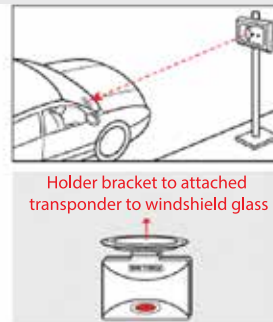

MAG MID RANGE READER

Flash passive card by hand to achieve more affordable mid range access.

Should be same height with vehicle side windows to achieve best reading range

MAG LONG RANGE READER

Flash transponder by hand to achieve more flexible reading angle of long range access.

Holder bracket to attached transponder to windshield glass to achieve handsfree long range access.

Flash mini tag by hand to achieve more affordable mid range access

MAG UHF LONG RANGE READER

MAG TRIPOD TURNSTILE

TTS311-MAG Economical Tripod Turnstile (Single Directional)

TTS351L-MAG Economical Tripod Turnstile (B1 Directional)

The access card which is used to access the parking system can be used to access the tripod turnstile also.