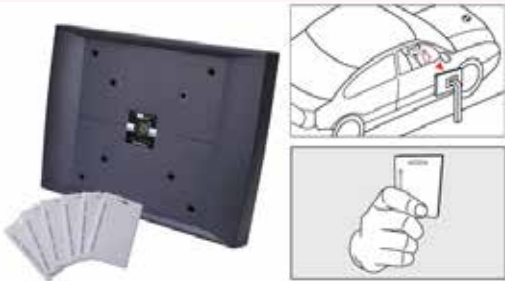

MAG MID RANGE READER

Flash passive card by hand to achieve more affordable mid range access.

Should be same height with vehicle side windows to achieve best reading range

MAG LONG RANGE READER

Flash transponder by hand to achieve more flexible reading angle of long range access.

Holder bracket to attached transponder to windshield glass to achieve handsfree long range access.

Flash mini tag by hand to achieve more affordable mid range access

MAG UHF LONG RANGE READER

MAG TRIPOD TURNSTILE

TTS311-MAG Economical Tripod Turnstile (Single Directional)

TTS351L-MAG Economical Tripod Turnstile (B1 Directional)

The access card which is used to access the parking system can be used to access the tripod turnstile also.