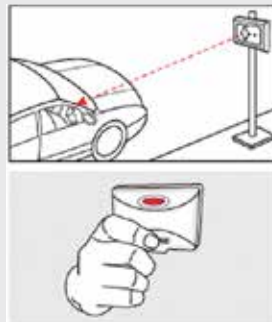

MAG MID RANGE READER

Flash passive card by hand to achieve more affordable mid range access.

Should be same height with vehicle side windows to achieve best reading range

MAG LONG RANGE READER

Flash transponder by hand to achieve more flexible reading angle of long range access.

Holder bracket to attached transponder to windshield glass to achieve handsfree long range access.

Flash mini tag by hand to achieve more affordable mid range access

MAG UHF LONG RANGE READER

MAG TRIPOD TURNSTILE

TTS311-MAG Economical Tripod Turnstile (Single Directional)

TTS351L-MAG Economical Tripod Turnstile (B1 Directional)

The access card which is used to access the parking system can be used to access the tripod turnstile also.