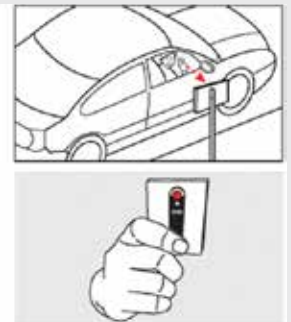

MAG MID RANGE READER

Flash passive card by hand to achieve more affordable mid range access.

Should be same height with vehicle side windows to achieve best reading range

MAG LONG RANGE READER

Flash transponder by hand to achieve more flexible reading angle of long range access.

Holder bracket to attached transponder to windshield glass to achieve handsfree long range access.

Flash mini tag by hand to achieve more affordable mid range access

MAG UHF LONG RANGE READER

MAG TRIPOD TURNSTILE

TTS311-MAG Economical Tripod Turnstile (Single Directional)

TTS351L-MAG Economical Tripod Turnstile (B1 Directional)

The access card which is used to access the parking system can be used to access the tripod turnstile also.