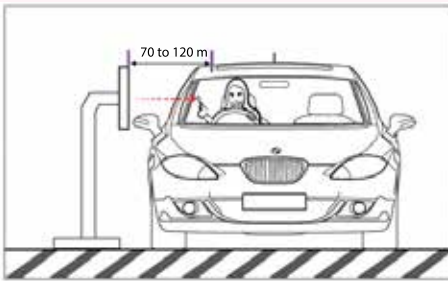

MAG MID RANGE READER

Flash passive card by hand to achieve more affordable mid range access.

Should be same height with vehicle side windows to achieve best reading range

MAG LONG RANGE READER

Flash transponder by hand to achieve more flexible reading angle of long range access.

Holder bracket to attached transponder to windshield glass to achieve handsfree long range access.

Flash mini tag by hand to achieve more affordable mid range access

MAG UHF LONG RANGE READER

MAG TRIPOD TURNSTILE