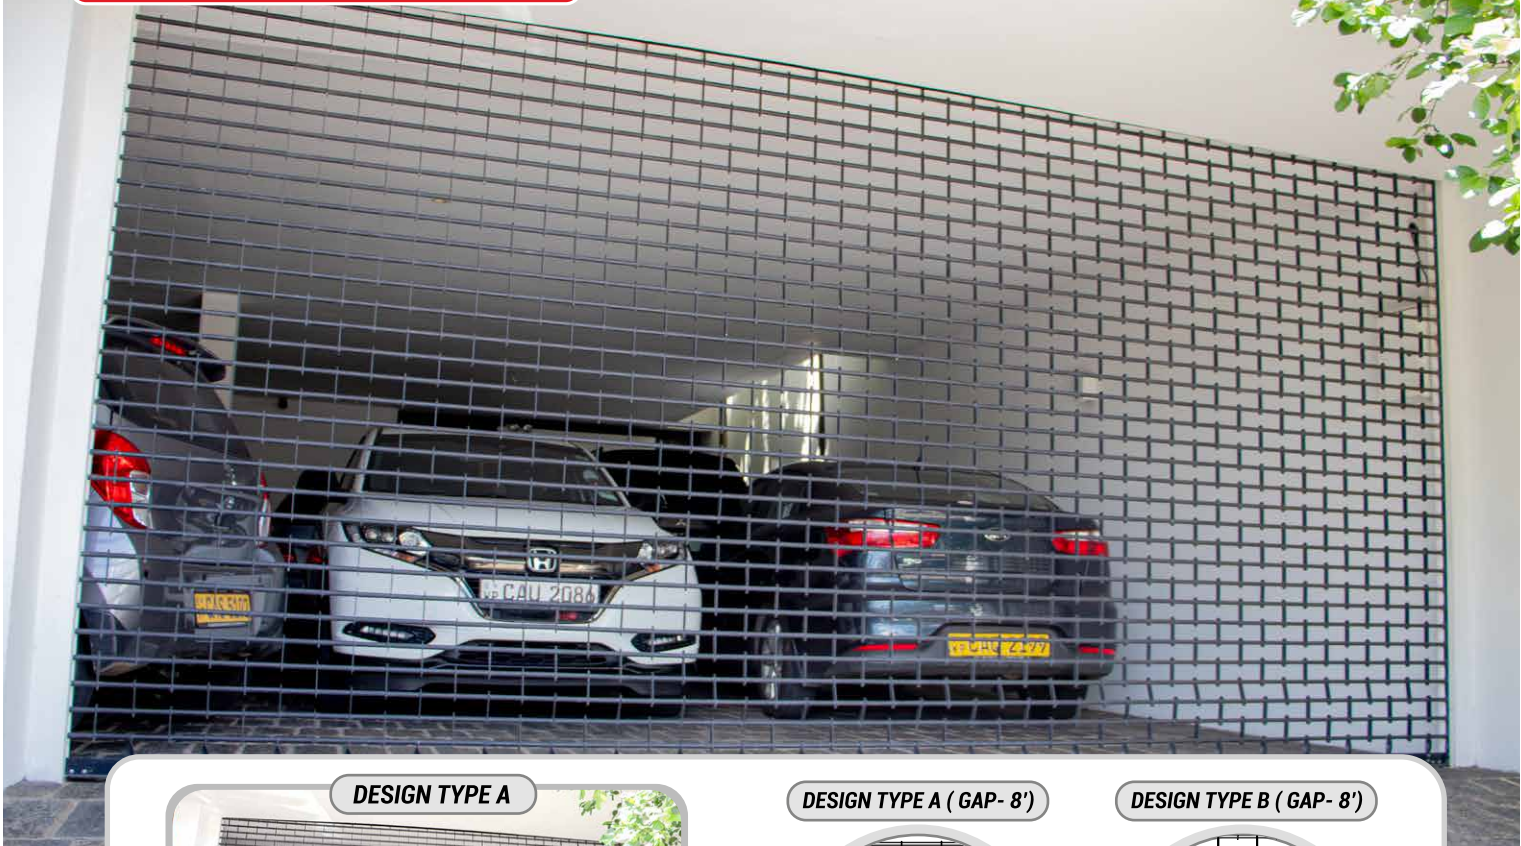

THREE SINHA

GRILL ROLLER DOOR

DESIGN TYPE A

DESIGN TYPE A (GAP- 8')

DESIGN TYPE B (GAP- 8')

DESIGN TYPE C

DESIGN TYPE C (GAP- 4')

DESIGN TYPE D (GAP- 4')