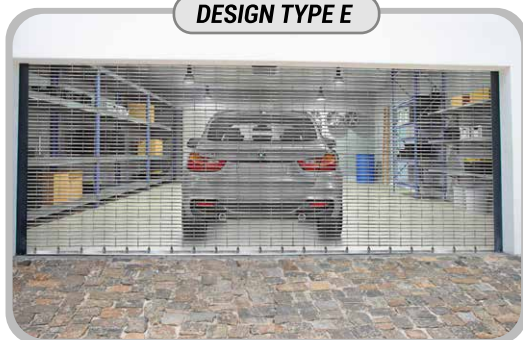

THREE SINHA

GRILL ROLLER DOOR

DESIGN TYPE A

DESIGN TYPE A (GAP- 8')

DESIGN TYPE B (GAP- 8')

DESIGN TYPE C

DESIGN TYPE C (GAP- 4')

DESIGN TYPE D (GAP- 4')

DESIGN TYPE E

DESIGN TYPE E (GAP- 8')

EUROPEAN
STANDARDS

THREE SINHA

INDUSTRIES (PVT) LTD.

Head office: 448, Nawala Road, Koswatta, Rajagiriya.
Hotline: 0117 65 65 65 Email: marketing@threesinha.lk

www.threesinha.lk