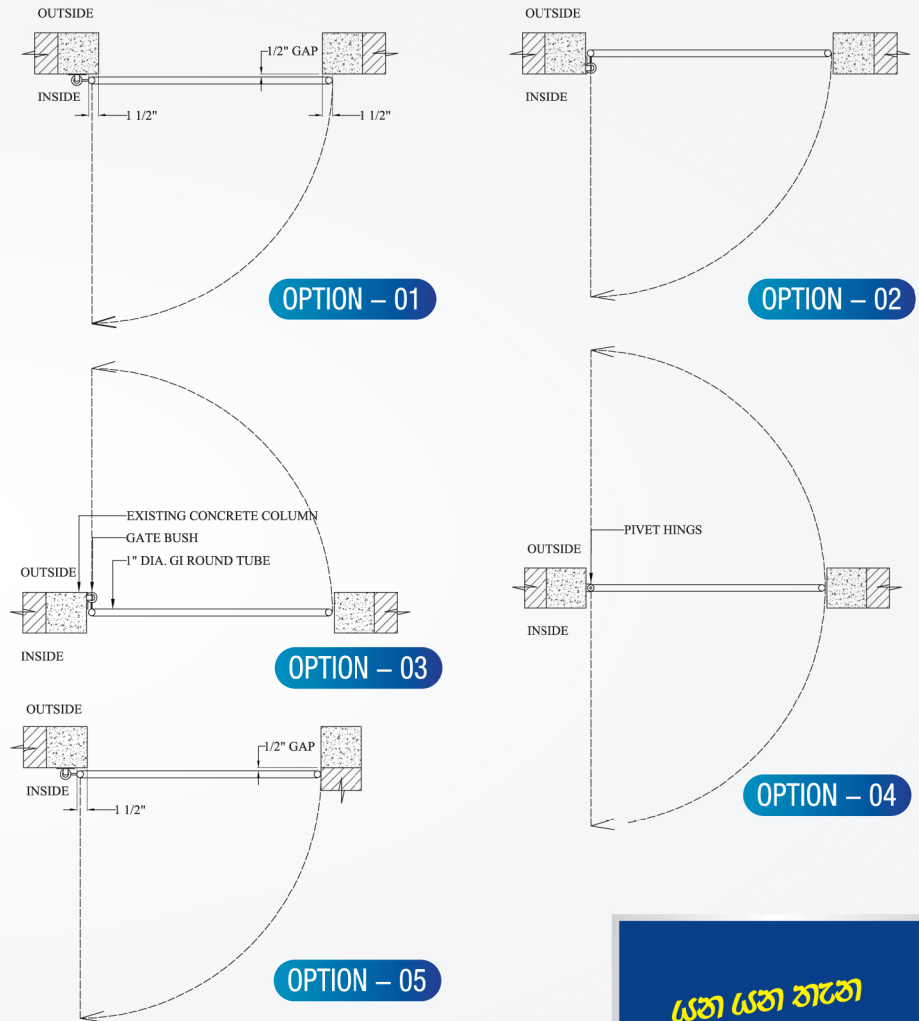

THREE SINHA

WICKET GATE STRUCTURE PLAN

FRONT ELEVATION – OPTION 01

REAR ELEVATION – OPTION 01

THREE SINHA

INDUSTRIES (PVT)LTD.

Hotline: 0117 65 65 65

Head Office: 448, Nawala Road, Koswatta, Rajagiriya. Hotline: 0117 65 65 65 Email: marketing@threesinha.lk