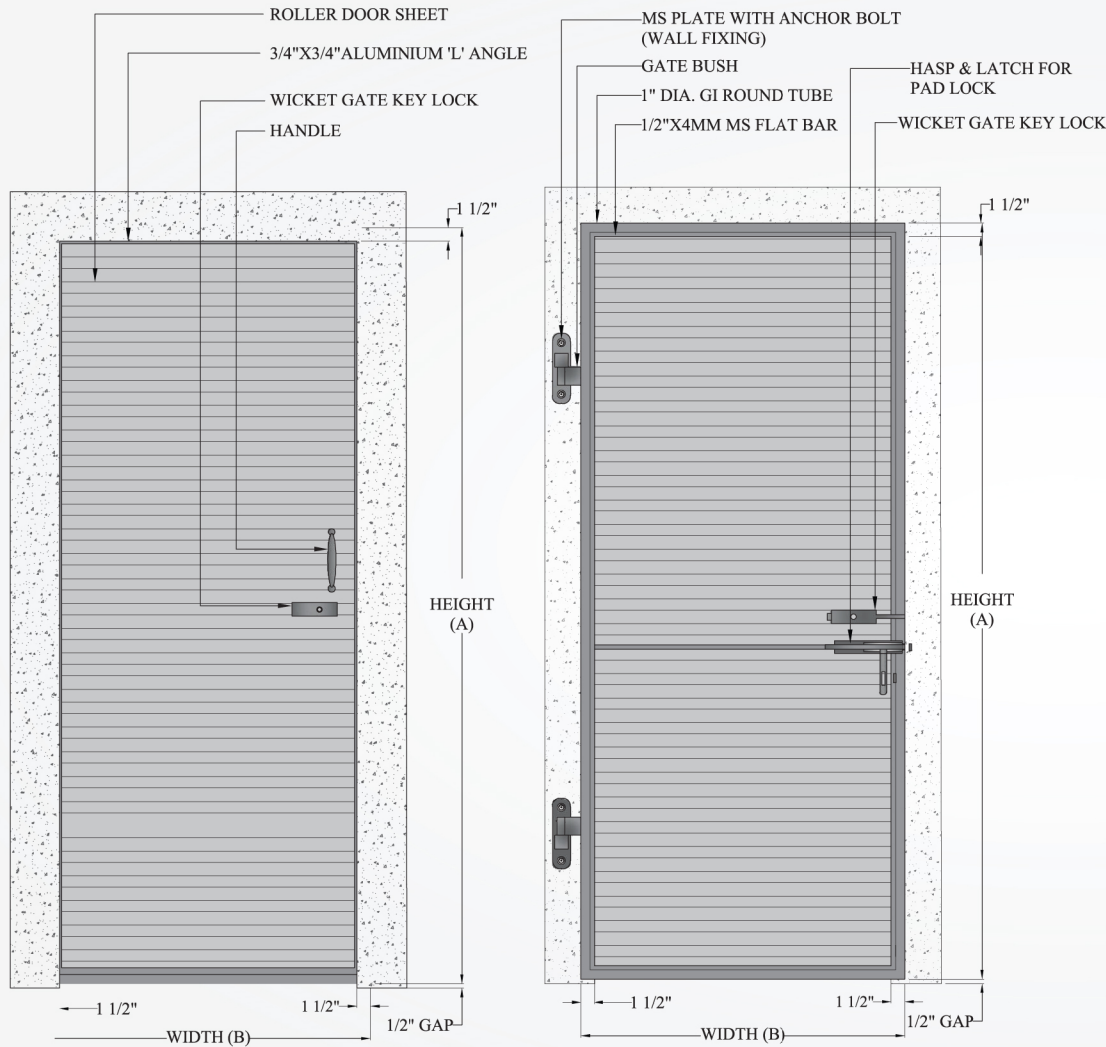

THREE SINHA

WICKET GATE STRUCTURE PLAN

FRONT ELEVATION – OPTION 01

REAR ELEVATION – OPTION 01

THREE SINHA

INDUSTRIES (PVT)LTD.

Hotline: 0117 65 65 65

Head Office: 448, Nawala Road, Koswatta, Rajagiriya. Hotline: 0117 65 65 65 Email: marketing@threesinha.lk