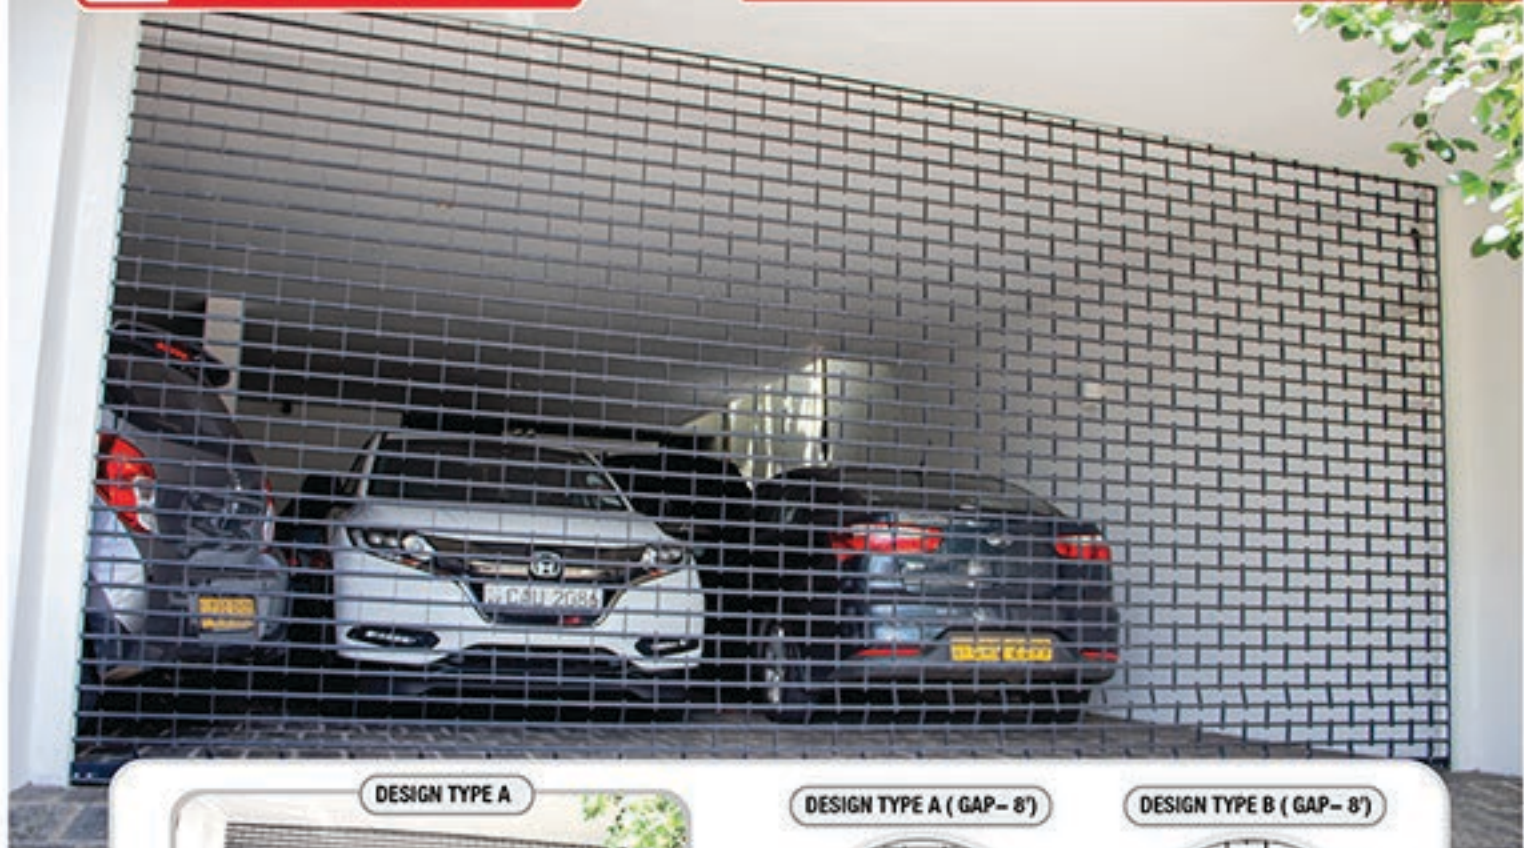

# GRILL ROLLER DOOR

DESIGN TYPE A

DESIGN TYPE A ( GAP- 8')

DESIGN TYPE B ( GAP- 8')

DESIGN TYPE C

DESIGN TYPE C ( GAP- 4')

DESIGN TYPE D ( GAP- 4')

DESIGN TYPE E

DESIGN TYPE E ( GAP- 4')